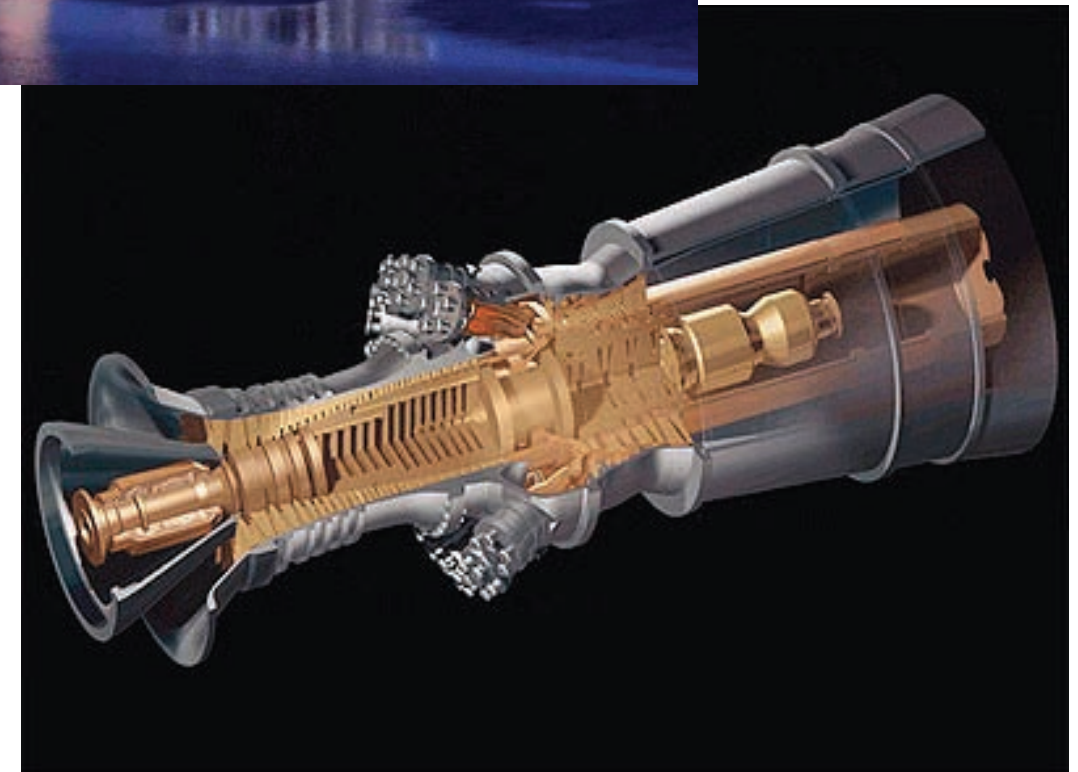

Featured products for...

GAS TURBINES

'Drop-in' retrofit flame scanner requires no cooling system.

VALVE & INSTRUMENT *express*

Serving fossil fuel power plants for over 15 years

ROTATING EQUIPMENT

Vibration monitoring components for new applications. Cables to fit all brands. Junction boxes.

Direct replacements for Bentley-Nevada proximity probes!

CUSTOM CONTROLS

New design or replace old relay-based systems

Allen-Bradley
PLC programming

Wireless communication

On-site training and support