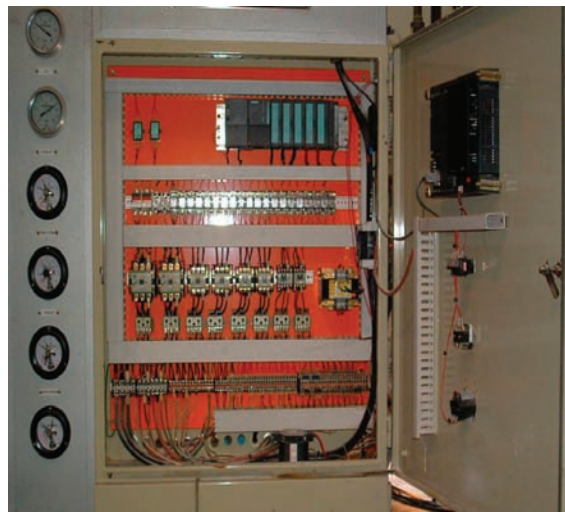

CUSTOM CONTROLS

New design or replace old relay-based systems

Allen-Bradley
PLC programming

Wireless communication

On-site training and support